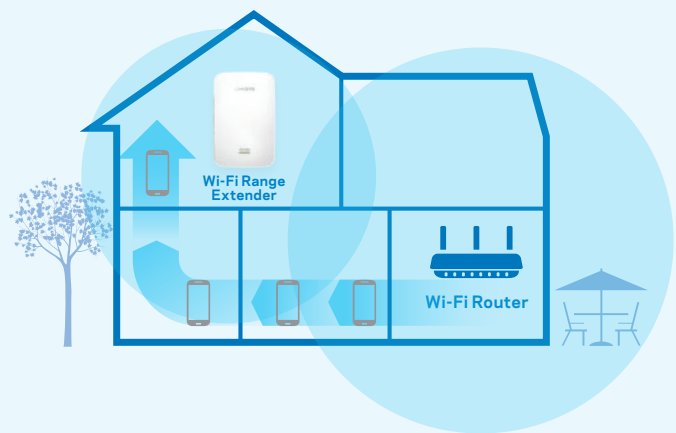

MAX-STREAM™

AC1900+ Wi-Fi RANGE EXTENDER

SEAMLESS ROAMING

With Max-Stream Routers

Enjoy uninterrupted Wi-Fi connection throughout the house when you pair the Max-Stream Range Extender with a Max-Stream Wi-Fi Router.

With Seamless Roaming, your iPad, iPhone, and select Android devices stay connected to the strongest Wi-Fi signal as you move around your home. Go to Linksys.com/seamless-roaming

PACKAGE INCLUDES

- Linksys Max-Stream AC1900+ Wi-Fi Range Extender, RE7000
- Quick Install Guide
- Regulatory Information

MINIMUM SYSTEM REQUIREMENTS

- PC, Mac®, tablet, or smartphone with Wi-Fi enabled
- AC power outlet
- 802.11 a/b/g/n/ac wireless router or access point
- Microsoft® Internet Explorer® 8.0, Firefox® 20, Safari® 5.1, or Google Chrome™ 25.0 browsers or higher

WIRELESS OPERATING SPECTRUM

Simultaneous Dual-Band
2.4 GHz and 5.33 GHz

WIRELESS SECURITY

Wi-Fi Protected Setup™ button
WPA®/WPA2® encryption
SPI firewall
WEP encryption

LED

Wi-Fi Protected Setup™

PORTS

1x Gigabit LAN port

EIRP OUTPUT:

2.4GHz: 19.48dBm
5GHz: 20.52dBm

OPERATING FREQUENCIES:

2412-2472 & 5150-5250MHz

ANTENNA TYPE:

PCB Printed

ANTENNA GAIN:

2.4GHz: 3.48dBi
5GHz: 3.30dBi

ELECTRICAL RATING:

100-240V
-0.5A, 50/60Hz

Product Weight (kg): 0.25
Product Depth (cm): 4.60
Product Width (cm): 8.00
Product Height (cm): 12.49
Unit Weight (kg): 0.45
Unit Depth (cm): 7.59
Unit Width (cm): 25.4
Unit Height (cm): 25.4
Case Pack Quantity (*PL): 4
Case Pack Weight (kg) (*PL): 2.28
Case Pack Depth (cm) (*PL): 27.10
Case Pack Width (cm) (*PL): 32.59
Case Pack Height (cm) (*PL): 27.61

An active, customer-purchased Internet Service Provider broadband account is required for connection to the Internet. May require a software/firmware update available for download at Linksys.com/support.

*Range specifications are based on performance test results under normal use case conditions. Actual ranges will increase or decrease depending on wireless obstructions, operating environments, and building material. Wireless coverage claims are used only as reference and are not guaranteed as each wireless network is unique.

Push Button Connect works with devices that support Wi-Fi Protected Setup™ like Linksys Wireless-AC routers and others.

Description

MAX-STREAM AC1900+ Wi-Fi RANGE EXTENDER

Warranty

2-Year Limited Warranty

Part Number

RE7000-UK

PSU plug type

British plug BS1363

UPC

745883710959

Part Number

RE7000-EU

PSU plug type

Europlug CEE 7/16

UPC

745883710935

EAN

4260184666317

Part Number

RE7000-ME

PSU plug type

British plug BS1363

UPC

745883710942

EAN

4260184666324

linksys.com